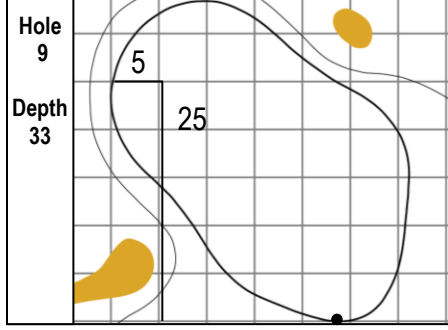

103rd PGA CHAMPIONSHIP
The Ocean Course • Kiawah Island Resort • Kiawah Island, S.C.
Thursday, May 20, 2021 • Round 1

Gridlines are shown at 5 Yard Increments