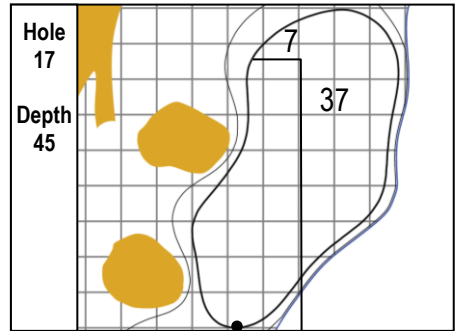

103rd PGA CHAMPIONSHIP
The Ocean Course • Kiawah Island Resort • Kiawah Island, S.C.
Thursday, May 20, 2021 • Round 1

Gridlines are shown at 5 Yard Increments