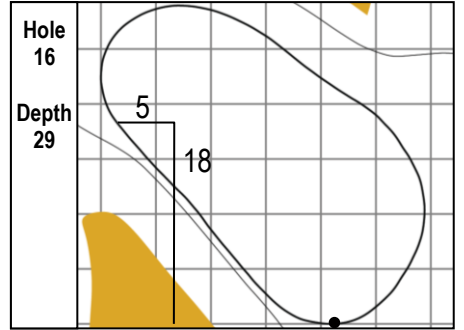

103rd PGA CHAMPIONSHIP
The Ocean Course • Kiawah Island Resort • Kiawah Island, S.C.
Thursday, May 20, 2021 • Round 1

Gridlines are shown at 5 Yard Increments