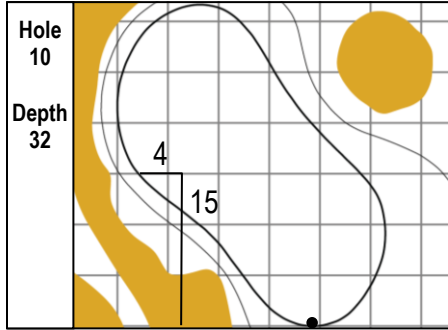

103rd PGA CHAMPIONSHIP
The Ocean Course • Kiawah Island Resort • Kiawah Island, S.C.
Thursday, May 20, 2021 • Round 1

Gridlines are shown at 5 Yard Increments