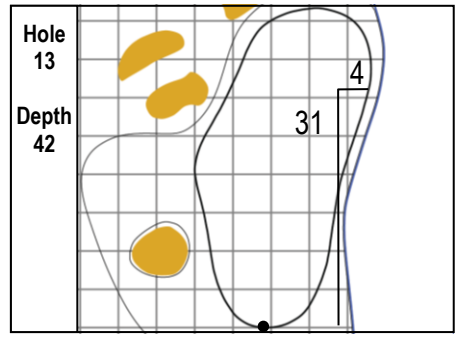

103rd PGA CHAMPIONSHIP
The Ocean Course • Kiawah Island Resort • Kiawah Island, S.C.
Thursday, May 20, 2021 • Round 1

Gridlines are shown at 5 Yard Increments