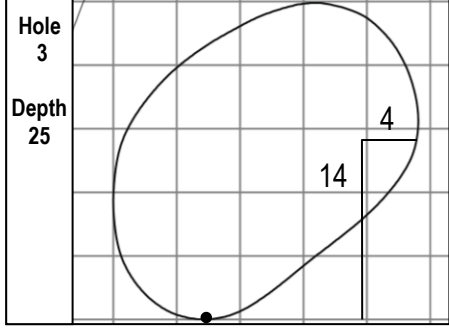

103rd PGA CHAMPIONSHIP
The Ocean Course • Kiawah Island Resort • Kiawah Island, S.C.
Thursday, May 20, 2021 • Round 1

Gridlines are shown at 5 Yard Increments