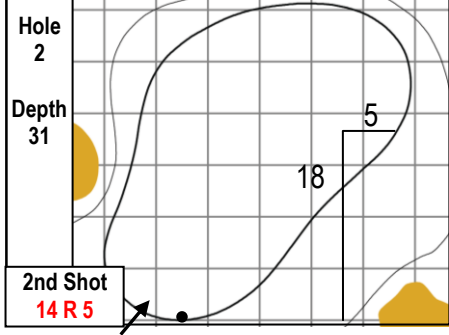

103rd PGA CHAMPIONSHIP
The Ocean Course • Kiawah Island Resort • Kiawah Island, S.C.
Thursday, May 20, 2021 • Round 1

Gridlines are shown at 5 Yard Increments