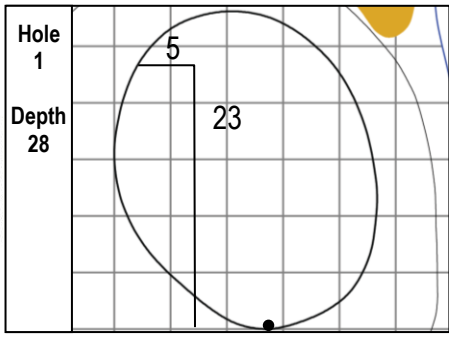

103rd PGA CHAMPIONSHIP
The Ocean Course • Kiawah Island Resort • Kiawah Island, S.C.
Thursday, May 20, 2021 • Round 1

Gridlines are shown at 5 Yard Increments