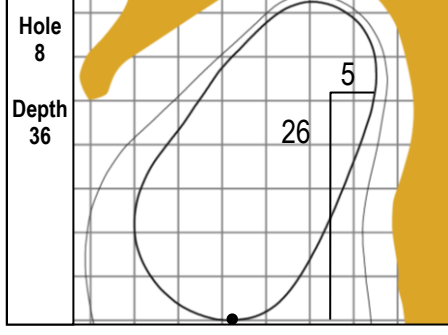

103rd PGA CHAMPIONSHIP
The Ocean Course • Kiawah Island Resort • Kiawah Island, S.C.
Thursday, May 20, 2021 • Round 1

Gridlines are shown at 5 Yard Increments