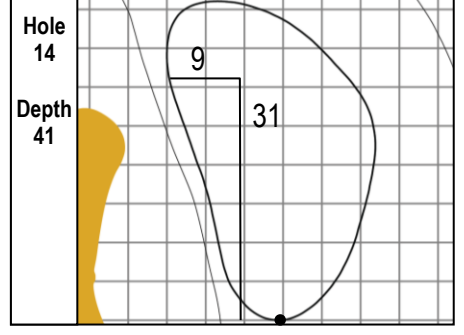

103rd PGA CHAMPIONSHIP
The Ocean Course • Kiawah Island Resort • Kiawah Island, S.C.
Thursday, May 20, 2021 • Round 1

Gridlines are shown at 5 Yard Increments