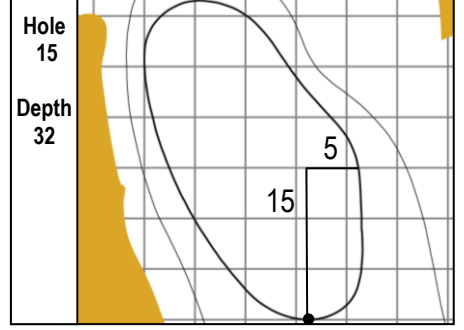

103rd PGA CHAMPIONSHIP
The Ocean Course • Kiawah Island Resort • Kiawah Island, S.C.
Thursday, May 20, 2021 • Round 1

Gridlines are shown at 5 Yard Increments