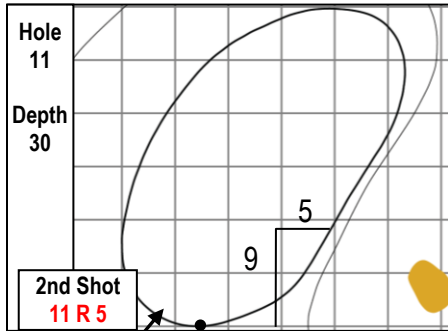

103rd PGA CHAMPIONSHIP
The Ocean Course • Kiawah Island Resort • Kiawah Island, S.C.
Thursday, May 20, 2021 • Round 1

Gridlines are shown at 5 Yard Increments