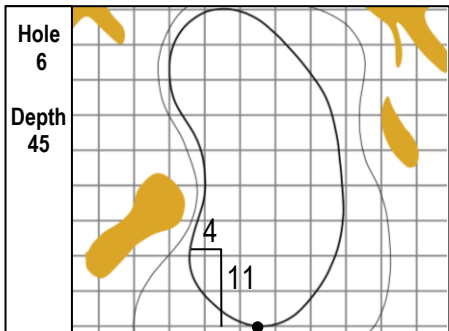

103rd PGA CHAMPIONSHIP
The Ocean Course • Kiawah Island Resort • Kiawah Island, S.C.
Thursday, May 20, 2021 • Round 1

Gridlines are shown at 5 Yard Increments