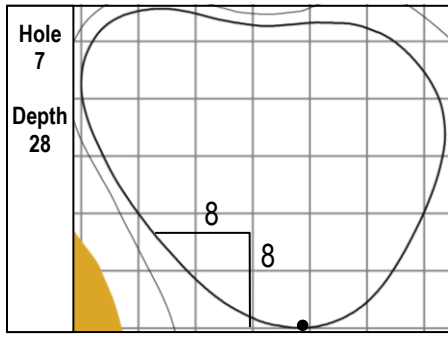

103rd PGA CHAMPIONSHIP
The Ocean Course • Kiawah Island Resort • Kiawah Island, S.C.
Thursday, May 20, 2021 • Round 1

Gridlines are shown at 5 Yard Increments