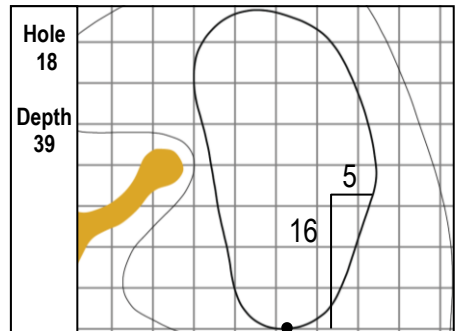

103rd PGA CHAMPIONSHIP
The Ocean Course • Kiawah Island Resort • Kiawah Island, S.C.
Thursday, May 20, 2021 • Round 1

Gridlines are shown at 5 Yard Increments