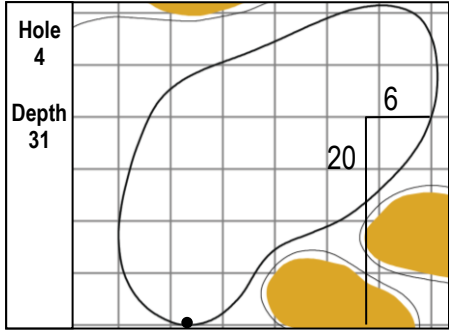

103rd PGA CHAMPIONSHIP
The Ocean Course • Kiawah Island Resort • Kiawah Island, S.C.
Thursday, May 20, 2021 • Round 1

Gridlines are shown at 5 Yard Increments