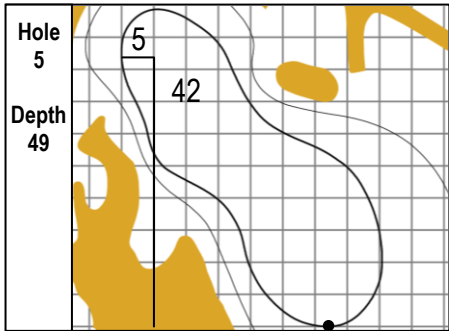

103rd PGA CHAMPIONSHIP
The Ocean Course • Kiawah Island Resort • Kiawah Island, S.C.
Thursday, May 20, 2021 • Round 1

Gridlines are shown at 5 Yard Increments