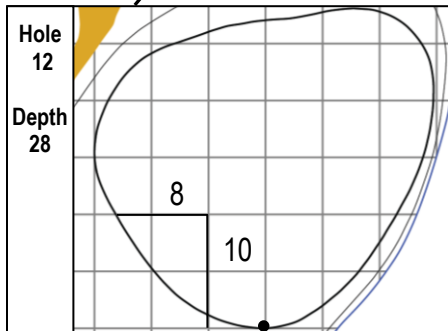

103rd PGA CHAMPIONSHIP
The Ocean Course • Kiawah Island Resort • Kiawah Island, S.C.
Thursday, May 20, 2021 • Round 1

Gridlines are shown at 5 Yard Increments